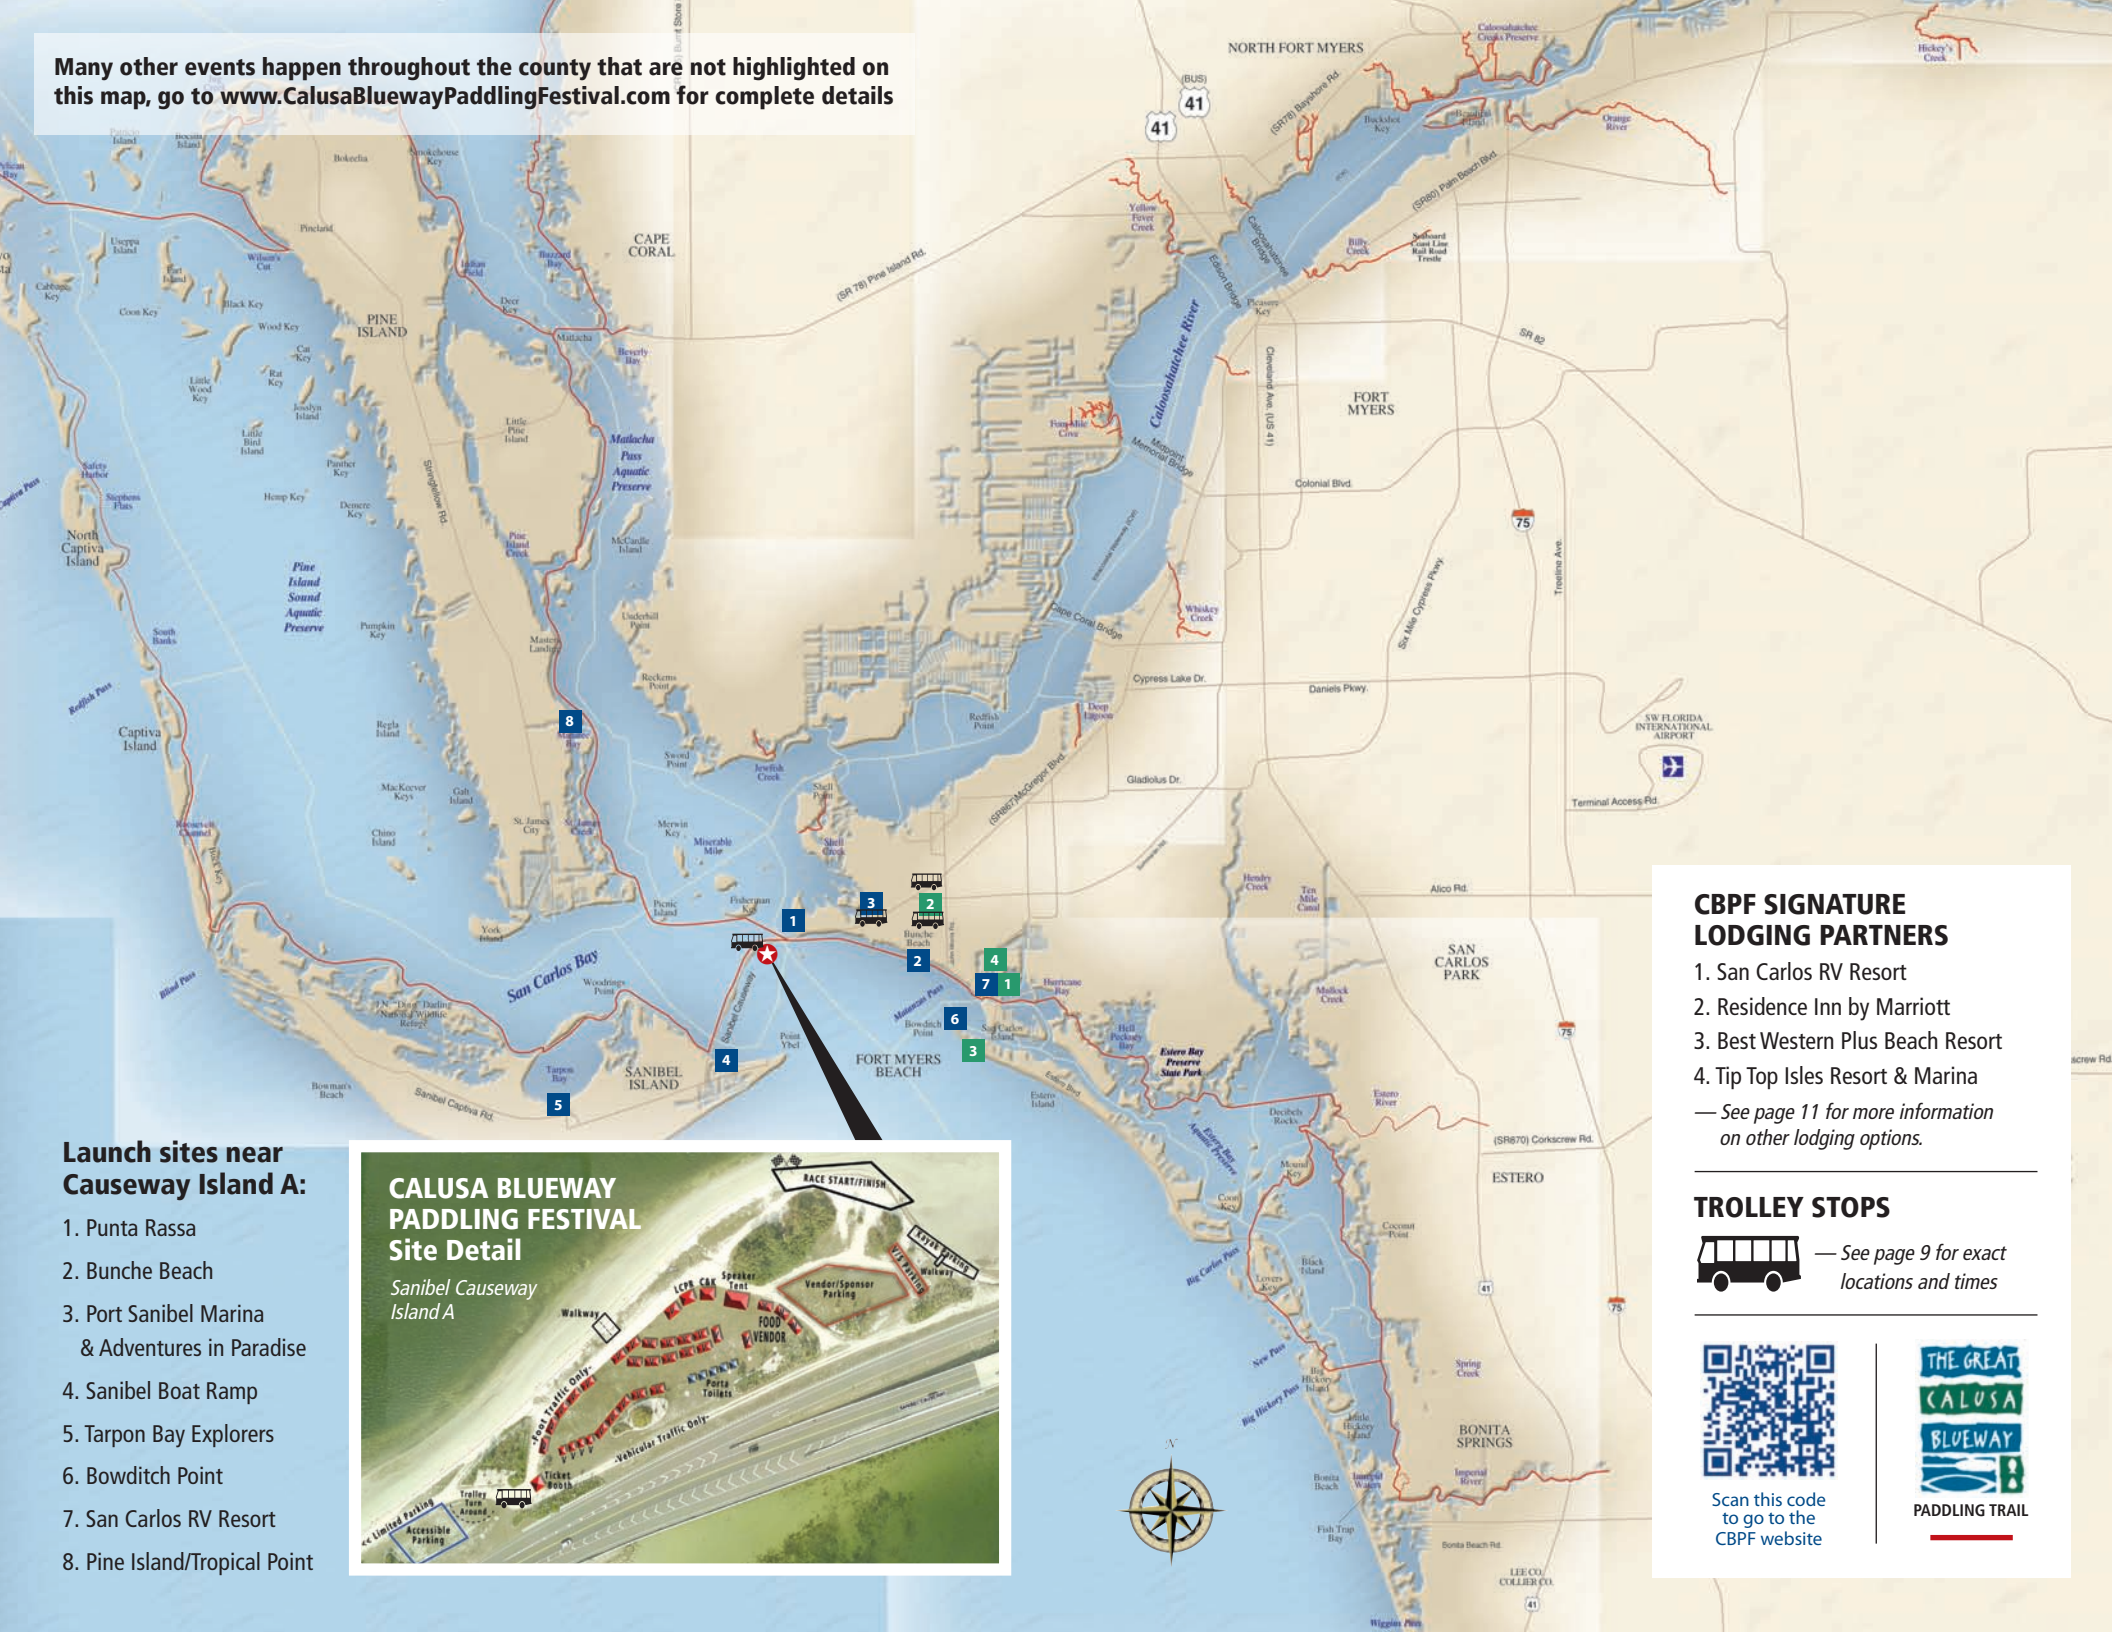

Many other events happen throughout the county that are not highlighted on this map, go to www.CalusaBluewayPaddlingFestival.com for complete details

Launch sites near Causeway Island A:

1. Punta Rasa
2. Bunche Beach
3. Port Sanibel Marina & Adventures in Paradise
4. Sanibel Boat Ramp
5. Tarpon Bay Explorers
6. Bowditch Point
7. San Carlos RV Resort
8. Pine Island/Tropical Point

CBPF SIGNATURE LODGING PARTNERS

1. San Carlos RV Resort
2. Residence Inn by Marriott
3. Best Western Plus Beach Resort
4. Tip Top Isles Resort & Marina

— See page 11 for more information on other lodging options.

TROLLEY STOPS

— See page 9 for exact locations and times

Scan this code to go to the CBPF website

PADDLING TRAIL